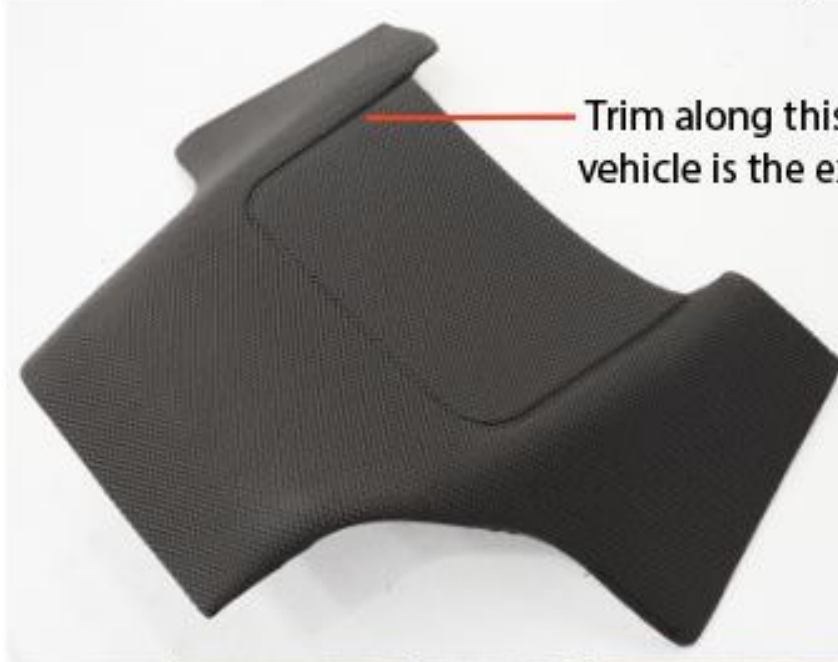

TRUFIT 3D

PRADO 250

Part number: 3D-TPRA24P4BK ~ 3D Mats for Toyota Prado 250 2024 - Onwards

Part number: 3D-TPRA24WAGBK ~ 3D Mats for Toyota Prado 250 2024 - Onwards

Trim along this embossed line if your vehicle is the extended console model

Trimmed and Fitted centre piece on extended console models